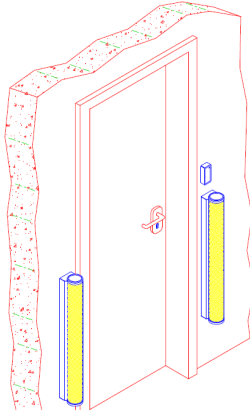

Discreet - The modern, low-key design guarantees aesthetic acceptability in any location.

Like Having a Guard at the Door 24/7.

Designs

Door Detective CL

Door Detective Compact

Door Detective EL

Mini Optical (free standing)